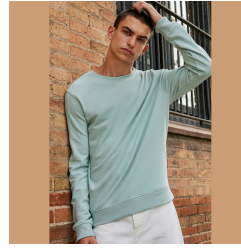

Inspire Crew Neck

SKU: TP3076

Category: Clothing

General information	
Imprint Method	DC,DT,DW,S2, DT,S2
Imprint Size	21 x 29
Brand	B&C
Country Of Origin	BD
Item Weight Net Gr	0.35, 0.38, 0.43, 0.47
Color	Sage Green, White
_Color_Hex	#ced7ad, #ffffff
Gender	Unisex
Size	2XL, M, S, XL
Material	ORGANIC_COTTON

Variations		
Attribute	SKU	Stock
#fffff ☐	TP3BO760106	154
#fffff ☐	TP3BO760107	610
#fffff ☐	TP3BO760108	1398
#fffff ☐	TP3BO760109	1388
#fffff ☐	TP3BO760110	552
#fffff ☐	TP3BO760111	220
#000007 ☐	TP3BO760306	2068
#000007 ☐	TP3BO760307	4624
#000007 ☐	TP3BO760308	3220
#000007 ☐	TP3BO760309	1940
#000007 ☐	TP3BO760310	890
#000007 ☐	TP3BO760313	590
	TP3BO760509	30
	TP3BO760510	47
	TP3BO760511	75
	TP3BO760513	5
	TP3BO760606	345
	TP3BO760607	465
	TP3BO760608	505
	TP3BO760610	30
	TP3BO760611	55
	TP3BO760613	35
#224d8f ☐	TP3BO760706	5
#224d8f ☐	TP3BO760708	640
#224d8f ☐	TP3BO760710	80
#224d8f ☐	TP3BO760711	70
#224d8f ☐	TP3BO760713	90
	TP3BO760806	525
	TP3BO760807	530
	TP3BO760808	655
	TP3BO760809	685
#ced7ad ☐	TP3BO763010	125
#ced7ad ☐	TP3BO763011	125
#ced7ad ☐	TP3BO763013	235
	TP3BO763206	180
	TP3BO763207	285
	TP3BO763208	5
	TP3BO763209	135
	TP3BO763211	150
	TP3BO763213	75
	TP3BO763506	290
	TP3BO763507	300
	TP3BO763508	345
	TP3BO763509	705
	TP3BO763510	350
	TP3BO763511	200
	TP3BO763513	165
	TP3BO763906	574
	TP3BO763907	2506
	TP3BO763908	1664
	TP3BO763909	441
	TP3BO763910	342
	TP3BO763911	125
	TP3BO764206	95
	TP3BO764209	150
	TP3BO764210	255
	TP3BO764211	350
	TP3BO764213	260
	TP3BO766206	150
	TP3BO766207	5
	TP3BO766208	25
	TP3BO766209	15
	TP3BO766210	0
	TP3BO766211	15
	TP3BO766213	210