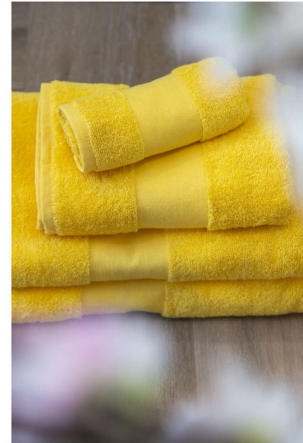

OLIMA CLASSIC TOWEL

SKU: TP3OL450SU-100X150

Categorie: Home and kitchen

100% Ring-Spun cotton;450g/m²;Tear away label;Dyed to match. 100% cotton hanger loop;Guest and Hand towel - Hangeron shorter sides;Bath and Maxi Bath - Hangeron longer sides;Two emphasized bordures at towel ends;Border width:Guest (30x50) 6cm;Hand (5

General information	
Imprint Method	S2,DT
Imprint Size	21 x 29
Brand	Olima
Country Of Origin	TR
Item Weight Net Gr	0.73
Color	Aqua
_Color_Hex	#03a3c8
Gender	Unisex
Size	100x150

Variations		
Attribute	SKU	Stock
#03a3c8 	TP3OL450AQ-100X150	132
#03a3c8 	TP3OL450AQ-30X50	1452
#03a3c8 	TP3OL450AQ-50X100	1452
#69b3e7 	TP3OL450BB-100X150	415
#69b3e7 	TP3OL450BB-30X50	2681
#69b3e7 	TP3OL450BB-50X100	3401
#69b3e7 	TP3OL450BB-70X140	3297
#f5b6cd 	TP3OL450BBP-100X150	144
#f5b6cd 	TP3OL450BBP-30X50	757
#f5b6cd 	TP3OL450BBP-50X100	781
#f5b6cd 	TP3OL450BBP-70X140	899
#41553c 	TP3OL450BG-30X50	1200
#41553c 	TP3OL450BG-50X100	1458
#41553c 	TP3OL450BG-70X140	3675
#1a1718 	TP3OL450BL-30X50	7412
#1a1718 	TP3OL450BL-50X100	7775
#03a3c8 	TP3OL450AQ-70X140	996
#41553c 	TP3OL450BG-100X150	304
#1a1718 	TP3OL450BL-100X150	584