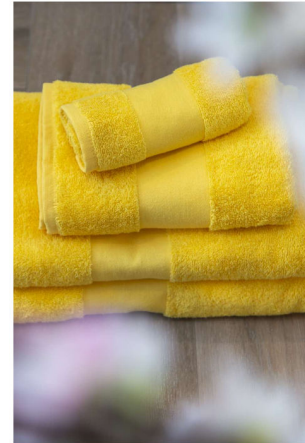

## OLIMA CLASSIC TOWEL

**SKU:** TP3OL450SU-100X150

**Categorie:** Home and kitchen

100% Ring-Spun cotton;450g/m<sup>2</sup>;Tear away label;Dyed to match. 100% cotton hanger loop;Guest and Hand towel - Hangeron shorter sides;Bath and Maxi Bath - Hangeron longer sides;Two emphasized bordures at towel ends;Border width:Guest (30x50) 6cm;Hand (5

General information	
Imprint Method	S2,DT
Imprint Size	21 x 29
Brand	Olima
Country Of Origin	TR
Item Weight Net Gr	0.73
Color	Aqua
_Color_Hex	#03a3c8
Gender	Unisex
Size	100x150

Variations		
Attribute	SKU	Stock
#03a3c8 	TP3OL450AQ-100X150	132
#03a3c8 	TP3OL450AQ-30X50	1452
#03a3c8 	TP3OL450AQ-50X100	1452
#69b3e7 	TP3OL450BB-100X150	415
#69b3e7 	TP3OL450BB-30X50	2681
#69b3e7 	TP3OL450BB-50X100	3401
#69b3e7 	TP3OL450BB-70X140	3297
#f5b6cd 	TP3OL450BBP-100X150	144
#f5b6cd 	TP3OL450BBP-30X50	757
#f5b6cd 	TP3OL450BBP-50X100	781
#f5b6cd 	TP3OL450BBP-70X140	899
#41553c 	TP3OL450BG-30X50	1200
#41553c 	TP3OL450BG-50X100	1458
#41553c 	TP3OL450BG-70X140	3675
#1a1718 	TP3OL450BL-30X50	7412
#1a1718 	TP3OL450BL-50X100	7775
#03a3c8 	TP3OL450AQ-70X140	996
#41553c 	TP3OL450BG-100X150	304
#1a1718 	TP3OL450BL-100X150	584