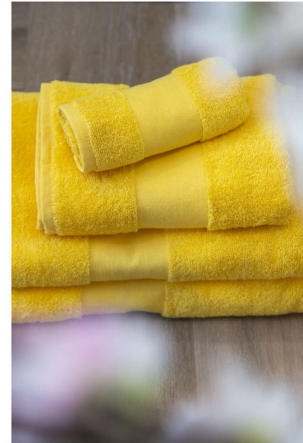

OLIMA CLASSIC TOWEL

SKU: TP3OL450SU-30X50

Categorie: Home and kitchen

100% Ring-Spun cotton;450g/m²;Tear away label;Dyed to match. 100% cotton hanger loop;Guest and Hand towel - Hangeron shorter sides;Bath and Maxi Bath - Hangeron longer sides;Two emphasized bordures at towel ends;Border width:Guest (30x50) 6cm;Hand (5

General information	
Imprint Method	S2,DT
Imprint Size	21 x 29
Brand	Olima
Country Of Origin	TR
Item Weight Net Gr	0.73
Color	Aqua
_Color_Hex	#03a3c8
Gender	Unisex
Size	100x150

Variations		
Attribute	SKU	Stock
#03a3c8 	TP3OL450AQ-100X150	144
#03a3c8 	TP3OL450AQ-30X50	1468
#03a3c8 	TP3OL450AQ-50X100	1505
#69b3e7 	TP3OL450BB-100X150	522
#69b3e7 	TP3OL450BB-30X50	3101
#69b3e7 	TP3OL450BB-50X100	3534
#69b3e7 	TP3OL450BB-70X140	4604
#f5b6cd 	TP3OL450BBP-100X150	144
#f5b6cd 	TP3OL450BBP-30X50	721
#f5b6cd 	TP3OL450BBP-50X100	815
#f5b6cd 	TP3OL450BBP-70X140	964
#41553c 	TP3OL450BG-30X50	1245
#41553c 	TP3OL450BG-50X100	1459
#41553c 	TP3OL450BG-70X140	3711
#1a1718 	TP3OL450BL-30X50	3580
#1a1718 	TP3OL450BL-50X100	10315
#03a3c8 	TP3OL450AQ-70X140	1100
#41553c 	TP3OL450BG-100X150	305
#1a1718 	TP3OL450BL-100X150	535