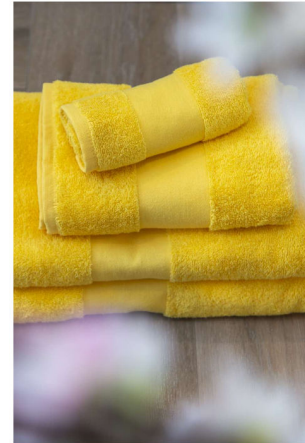

OLIMA CLASSIC TOWEL

SKU: TP3OL450SU-30X50

Categorie: Home and kitchen

100% Ring-Spun cotton;450g/m²;Tear away label;Dyed to match. 100% cotton hanger loop;Guest and Hand towel - Hangeron shorter sides;Bath and Maxi Bath - Hangeron longer sides;Two emphasized bordures at towel ends;Border width:Guest (30x50) 6cm;Hand (5

General information	
Imprint Method	S2,DT
Imprint Size	21 x 29
Brand	Olima
Country Of Origin	TR
Item Weight Net Gr	0.73
Color	Aqua
_Color_Hex	#03a3c8
Gender	Unisex
Size	100x150

Variations		
Attribute	SKU	Stock
#03a3c8 	TP3OL450AQ-100X150	132
#03a3c8 	TP3OL450AQ-30X50	1452
#03a3c8 	TP3OL450AQ-50X100	1452
#69b3e7 	TP3OL450BB-100X150	415
#69b3e7 	TP3OL450BB-30X50	2681
#69b3e7 	TP3OL450BB-50X100	3401
#69b3e7 	TP3OL450BB-70X140	3297
#f5b6cd 	TP3OL450BBP-100X150	144
#f5b6cd 	TP3OL450BBP-30X50	757
#f5b6cd 	TP3OL450BBP-50X100	781
#f5b6cd 	TP3OL450BBP-70X140	899
#41553c 	TP3OL450BG-30X50	1200
#41553c 	TP3OL450BG-50X100	1458
#41553c 	TP3OL450BG-70X140	3675
#1a1718 	TP3OL450BL-30X50	7412
#1a1718 	TP3OL450BL-50X100	7775
#03a3c8 	TP3OL450AQ-70X140	996
#41553c 	TP3OL450BG-100X150	304
#1a1718 	TP3OL450BL-100X150	584