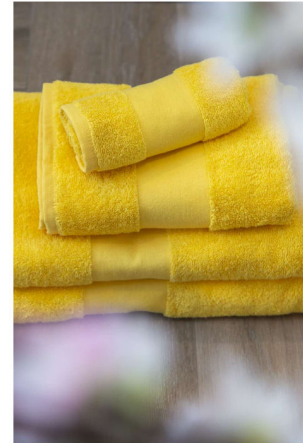

OLIMA CLASSIC TOWEL

SKU: TP3OL450SU-30X50

Categorie: Home and kitchen

100% Ring-Spun cotton;450g/m²;Tear away label;Dyed to match. 100% cotton hanger loop;Guest and Hand towel - Hangeron shorter sides;Bath and Maxi Bath - Hangeron longer sides;Two emphasized bordures at towel ends;Border width:Guest (30x50) 6cm;Hand (5

General information	
Imprint Method	S2,DT
Imprint Size	21 x 29
Brand	Olima
Country Of Origin	TR
Item Weight Net Gr	0.73
Color	Aqua
_Color_Hex	#03a3c8
Gender	Unisex
Size	100x150

Variations		
Attribute	SKU	Stock
#03a3c8 	TP3OL450AQ-100X150	132
#03a3c8 	TP3OL450AQ-30X50	1452
#03a3c8 	TP3OL450AQ-50X100	1452
#69b3e7 	TP3OL450BB-100X150	415
#69b3e7 	TP3OL450BB-30X50	2681
#69b3e7 	TP3OL450BB-50X100	3401
#69b3e7 	TP3OL450BB-70X140	3297
#f5b6cd 	TP3OL450BBP-100X150	144
#f5b6cd 	TP3OL450BBP-30X50	757
#f5b6cd 	TP3OL450BBP-50X100	781
#f5b6cd 	TP3OL450BBP-70X140	899
#41553c 	TP3OL450BG-30X50	1200
#41553c 	TP3OL450BG-50X100	1458
#41553c 	TP3OL450BG-70X140	3675
#1a1718 	TP3OL450BL-30X50	7412
#1a1718 	TP3OL450BL-50X100	7775
#03a3c8 	TP3OL450AQ-70X140	996
#41553c 	TP3OL450BG-100X150	304
#1a1718 	TP3OL450BL-100X150	584