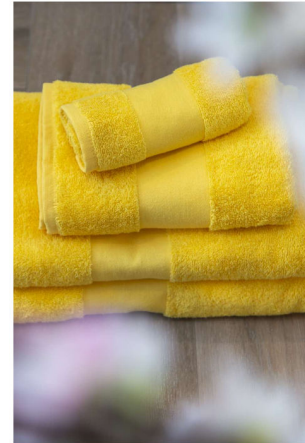

## OLIMA CLASSIC TOWEL

**SKU:** TP3OL450SU-30X50

**Categorie:** Home and kitchen

100% Ring-Spun cotton;450g/m<sup>2</sup>;Tear away label;Dyed to match. 100% cotton hanger loop;Guest and Hand towel - Hangeron shorter sides;Bath and Maxi Bath - Hangeron longer sides;Two emphasized bordures at towel ends;Border width:Guest (30x50) 6cm;Hand (5

General information	
Imprint Method	S2,DT
Imprint Size	21 x 29
Brand	Olima
Country Of Origin	TR
Item Weight Net Gr	0.73
Color	Aqua
_Color_Hex	#03a3c8
Gender	Unisex
Size	100x150

Variations		
Attribute	SKU	Stock
#03a3c8 	TP3OL450AQ-100X150	150
#03a3c8 	TP3OL450AQ-30X50	1520
#03a3c8 	TP3OL450AQ-50X100	1513
#69b3e7 	TP3OL450BB-100X150	531
#69b3e7 	TP3OL450BB-30X50	3105
#69b3e7 	TP3OL450BB-50X100	3626
#69b3e7 	TP3OL450BB-70X140	4697
#f5b6cd 	TP3OL450BBP-100X150	144
#f5b6cd 	TP3OL450BBP-30X50	724
#f5b6cd 	TP3OL450BBP-50X100	821
#f5b6cd 	TP3OL450BBP-70X140	980
#41553c 	TP3OL450BG-30X50	1323
#41553c 	TP3OL450BG-50X100	1460
#41553c 	TP3OL450BG-70X140	4156
#1a1718 	TP3OL450BL-30X50	3680
#1a1718 	TP3OL450BL-50X100	10486
#03a3c8 	TP3OL450AQ-70X140	1236
#41553c 	TP3OL450BG-100X150	310
#1a1718 	TP3OL450BL-100X150	567