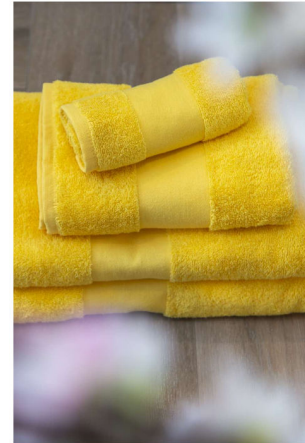

OLIMA CLASSIC TOWEL

SKU: TP3OL450SU-30X50

Categorie: Home and kitchen

100% Ring-Spun cotton;450g/m²;Tear away label;Dyed to match. 100% cotton hanger loop;Guest and Hand towel - Hangeron shorter sides;Bath and Maxi Bath - Hangeron longer sides;Two emphasized bordures at towel ends;Border width:Guest (30x50) 6cm;Hand (5

General information	
Imprint Method	S2,DT
Imprint Size	21 x 29
Brand	Olima
Country Of Origin	TR
Item Weight Net Gr	0.73
Color	Aqua
_Color_Hex	#03a3c8
Gender	Unisex
Size	100x150

Variations		
Attribute	SKU	Stock
#03a3c8 	TP3OL450AQ-100X150	159
#03a3c8 	TP3OL450AQ-30X50	1521
#03a3c8 	TP3OL450AQ-50X100	1606
#69b3e7 	TP3OL450BB-100X150	364
#69b3e7 	TP3OL450BB-30X50	1306
#69b3e7 	TP3OL450BB-50X100	2759
#69b3e7 	TP3OL450BB-70X140	2780
#f5b6cd 	TP3OL450BBP-100X150	152
#f5b6cd 	TP3OL450BBP-30X50	733
#f5b6cd 	TP3OL450BBP-50X100	829
#f5b6cd 	TP3OL450BBP-70X140	992
#41553c 	TP3OL450BG-30X50	1394
#41553c 	TP3OL450BG-50X100	1475
#41553c 	TP3OL450BG-70X140	4226
#1a1718 	TP3OL450BL-30X50	2101
#1a1718 	TP3OL450BL-50X100	8959
#03a3c8 	TP3OL450AQ-70X140	1251
#41553c 	TP3OL450BG-100X150	323
#1a1718 	TP3OL450BL-100X150	295