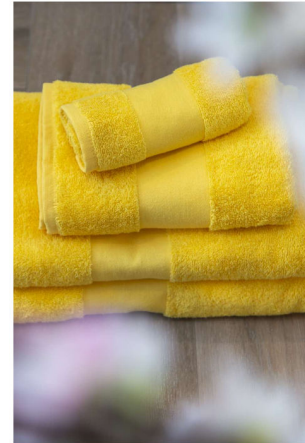

OLIMA CLASSIC TOWEL

SKU: TP3OL450SU-50X100

Categorie: Home and kitchen

100% Ring-Spun cotton;450g/m²;Tear away label;Dyed to match. 100% cotton hanger loop;Guest and Hand towel - Hangeron shorter sides;Bath and Maxi Bath - Hangeron longer sides;Two emphasized bordures at towel ends;Border width:Guest (30x50) 6cm;Hand (5

General information	
Imprint Method	S2,DT
Imprint Size	21 x 29
Brand	Olima
Country Of Origin	TR
Item Weight Net Gr	0.73
Color	Aqua
_Color_Hex	#03a3c8
Gender	Unisex
Size	100x150

Variations		
Attribute	SKU	Stock
#03a3c8 	TP3OL450AQ-100X150	144
#03a3c8 	TP3OL450AQ-30X50	1468
#03a3c8 	TP3OL450AQ-50X100	1505
#69b3e7 	TP3OL450BB-100X150	522
#69b3e7 	TP3OL450BB-30X50	3101
#69b3e7 	TP3OL450BB-50X100	3533
#69b3e7 	TP3OL450BB-70X140	4604
#f5b6cd 	TP3OL450BBP-100X150	144
#f5b6cd 	TP3OL450BBP-30X50	721
#f5b6cd 	TP3OL450BBP-50X100	815
#f5b6cd 	TP3OL450BBP-70X140	963
#41553c 	TP3OL450BG-30X50	1245
#41553c 	TP3OL450BG-50X100	1459
#41553c 	TP3OL450BG-70X140	3701
#1a1718 	TP3OL450BL-30X50	3527
#1a1718 	TP3OL450BL-50X100	10312
#03a3c8 	TP3OL450AQ-70X140	1100
#41553c 	TP3OL450BG-100X150	305
#1a1718 	TP3OL450BL-100X150	535