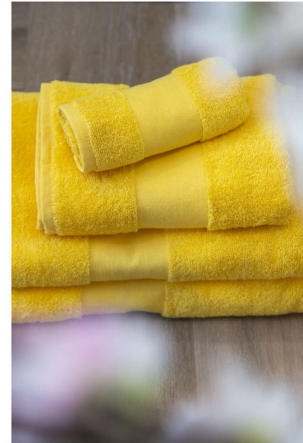

OLIMA CLASSIC TOWEL

SKU: TP3OL450SU-50X100

Categorie: Home and kitchen

100% Ring-Spun cotton;450g/m²;Tear away label;Dyed to match. 100% cotton hanger loop;Guest and Hand towel - Hangeron shorter sides;Bath and Maxi Bath - Hangeron longer sides;Two emphasized bordures at towel ends;Border width:Guest (30x50) 6cm;Hand (5

General information	
Imprint Method	S2,DT
Imprint Size	21 x 29
Brand	Olima
Country Of Origin	TR
Item Weight Net Gr	0.73
Color	Aqua
_Color_Hex	#03a3c8
Gender	Unisex
Size	100x150

Variations		
Attribute	SKU	Stock
#03a3c8 	TP3OL450AQ-100X150	159
#03a3c8 	TP3OL450AQ-30X50	1521
#03a3c8 	TP3OL450AQ-50X100	1606
#69b3e7 	TP3OL450BB-100X150	364
#69b3e7 	TP3OL450BB-30X50	1306
#69b3e7 	TP3OL450BB-50X100	2759
#69b3e7 	TP3OL450BB-70X140	2780
#f5b6cd 	TP3OL450BBP-100X150	152
#f5b6cd 	TP3OL450BBP-30X50	733
#f5b6cd 	TP3OL450BBP-50X100	829
#f5b6cd 	TP3OL450BBP-70X140	992
#41553c 	TP3OL450BG-30X50	1394
#41553c 	TP3OL450BG-50X100	1475
#41553c 	TP3OL450BG-70X140	4226
#1a1718 	TP3OL450BL-30X50	2101
#1a1718 	TP3OL450BL-50X100	8959
#03a3c8 	TP3OL450AQ-70X140	1251
#41553c 	TP3OL450BG-100X150	323
#1a1718 	TP3OL450BL-100X150	295