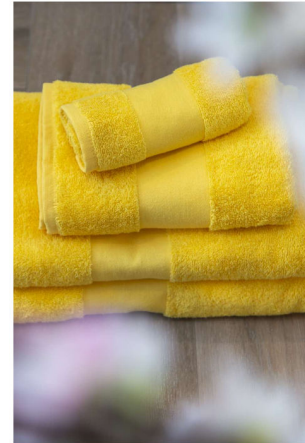

## OLIMA CLASSIC TOWEL

**SKU:** TP3OL450SU-50X100

**Categorie:** Home and kitchen

100% Ring-Spun cotton;450g/m<sup>2</sup>;Tear away label;Dyed to match. 100% cotton hanger loop;Guest and Hand towel - Hangeron shorter sides;Bath and Maxi Bath - Hangeron longer sides;Two emphasized bordures at towel ends;Border width:Guest (30x50) 6cm;Hand (5

General information	
Imprint Method	S2,DT
Imprint Size	21 x 29
Brand	Olima
Country Of Origin	TR
Item Weight Net Gr	0.73
Color	Aqua
_Color_Hex	#03a3c8
Gender	Unisex
Size	100x150

Variations		
Attribute	SKU	Stock
#03a3c8 	TP3OL450AQ-100X150	144
#03a3c8 	TP3OL450AQ-30X50	1468
#03a3c8 	TP3OL450AQ-50X100	1505
#69b3e7 	TP3OL450BB-100X150	522
#69b3e7 	TP3OL450BB-30X50	3101
#69b3e7 	TP3OL450BB-50X100	3533
#69b3e7 	TP3OL450BB-70X140	4604
#f5b6cd 	TP3OL450BBP-100X150	144
#f5b6cd 	TP3OL450BBP-30X50	721
#f5b6cd 	TP3OL450BBP-50X100	815
#f5b6cd 	TP3OL450BBP-70X140	963
#41553c 	TP3OL450BG-30X50	1245
#41553c 	TP3OL450BG-50X100	1459
#41553c 	TP3OL450BG-70X140	3701
#1a1718 	TP3OL450BL-30X50	3527
#1a1718 	TP3OL450BL-50X100	10312
#03a3c8 	TP3OL450AQ-70X140	1100
#41553c 	TP3OL450BG-100X150	305
#1a1718 	TP3OL450BL-100X150	535