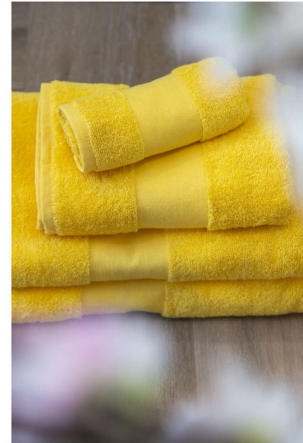

## OLIMA CLASSIC TOWEL

**SKU:** TP3OL450SU-50X100

**Categorie:** Home and kitchen

100% Ring-Spun cotton;450g/m<sup>2</sup>;Tear away label;Dyed to match. 100% cotton hanger loop;Guest and Hand towel - Hangeron shorter sides;Bath and Maxi Bath - Hangeron longer sides;Two emphasized bordures at towel ends;Border width:Guest (30x50) 6cm;Hand (5

General information	
Imprint Method	S2,DT
Imprint Size	21 x 29
Brand	Olima
Country Of Origin	TR
Item Weight Net Gr	0.73
Color	Aqua
_Color_Hex	#03a3c8
Gender	Unisex
Size	100x150

Variations		
Attribute	SKU	Stock
#03a3c8 	TP3OL450AQ-100X150	150
#03a3c8 	TP3OL450AQ-30X50	1520
#03a3c8 	TP3OL450AQ-50X100	1513
#69b3e7 	TP3OL450BB-100X150	531
#69b3e7 	TP3OL450BB-30X50	3105
#69b3e7 	TP3OL450BB-50X100	3626
#69b3e7 	TP3OL450BB-70X140	4697
#f5b6cd 	TP3OL450BBP-100X150	144
#f5b6cd 	TP3OL450BBP-30X50	724
#f5b6cd 	TP3OL450BBP-50X100	821
#f5b6cd 	TP3OL450BBP-70X140	980
#41553c 	TP3OL450BG-30X50	1323
#41553c 	TP3OL450BG-50X100	1460
#41553c 	TP3OL450BG-70X140	4156
#1a1718 	TP3OL450BL-30X50	3680
#1a1718 	TP3OL450BL-50X100	10486
#03a3c8 	TP3OL450AQ-70X140	1236
#41553c 	TP3OL450BG-100X150	310
#1a1718 	TP3OL450BL-100X150	567