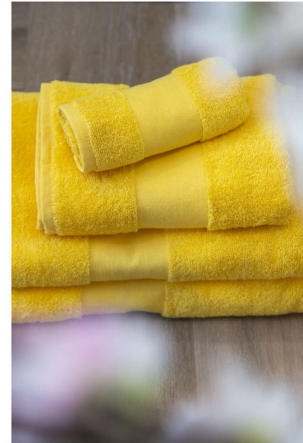

## OLIMA CLASSIC TOWEL

**SKU:** TP3OL450SU-70X140

**Categorie:** Home and kitchen

100% Ring-Spun cotton;450g/m<sup>2</sup>;Tear away label;Dyed to match. 100% cotton hanger loop;Guest and Hand towel - Hangeron shorter sides;Bath and Maxi Bath - Hangeron longer sides;Two emphasized bordures at towel ends;Border width:Guest (30x50) 6cm;Hand (5

General information	
Imprint Method	S2,DT
Imprint Size	21 x 29
Brand	Olima
Country Of Origin	TR
Item Weight Net Gr	0.73
Color	Aqua
_Color_Hex	#03a3c8
Gender	Unisex
Size	100x150

Variations		
Attribute	SKU	Stock
#03a3c8 	TP3OL450AQ-100X150	144
#03a3c8 	TP3OL450AQ-30X50	1468
#03a3c8 	TP3OL450AQ-50X100	1505
#69b3e7 	TP3OL450BB-100X150	522
#69b3e7 	TP3OL450BB-30X50	3101
#69b3e7 	TP3OL450BB-50X100	3533
#69b3e7 	TP3OL450BB-70X140	4604
#f5b6cd 	TP3OL450BBP-100X150	144
#f5b6cd 	TP3OL450BBP-30X50	721
#f5b6cd 	TP3OL450BBP-50X100	815
#f5b6cd 	TP3OL450BBP-70X140	963
#41553c 	TP3OL450BG-30X50	1245
#41553c 	TP3OL450BG-50X100	1459
#41553c 	TP3OL450BG-70X140	3701
#1a1718 	TP3OL450BL-30X50	3527
#1a1718 	TP3OL450BL-50X100	10312
#03a3c8 	TP3OL450AQ-70X140	1100
#41553c 	TP3OL450BG-100X150	305
#1a1718 	TP3OL450BL-100X150	535