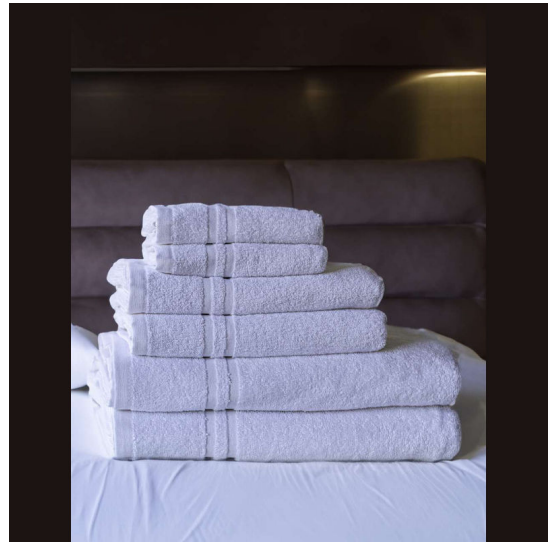

Olima Hotel Towel Classic

SKU: TP30LH400

Category: Home and kitchen

General information

Imprint Method	S2,DC,DT,DW, S2,DT
Imprint Size	21 × 29
Brand	Olima
Country Of Origin	TR
Item Weight Net Gr	0.4
Color	White
_Color_Hex	#ffffff
Gender	Unisex
Size	30X50