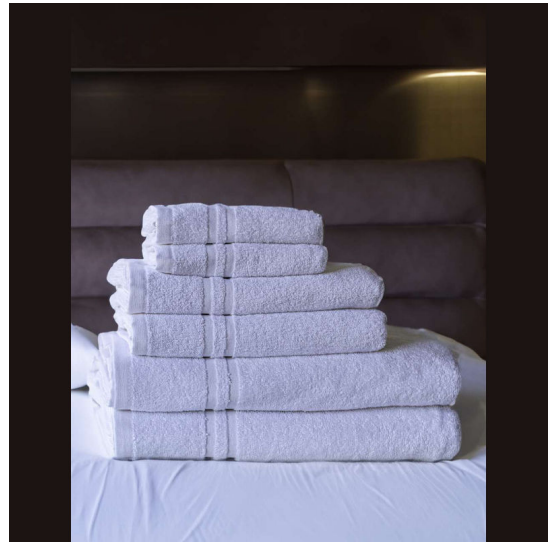

Olima Hotel Towel Classic

SKU: TP3OLH400

Category: Home and kitchen

General information

Imprint Method	S2,DC,DT,DW, S2,DT
Imprint Size	21 x 29
Brand	Olima
Country Of Origin	TR
Item Weight Net Gr	0.4
Color	White
_Color_Hex	#ffffff
Gender	Unisex
Size	30X50