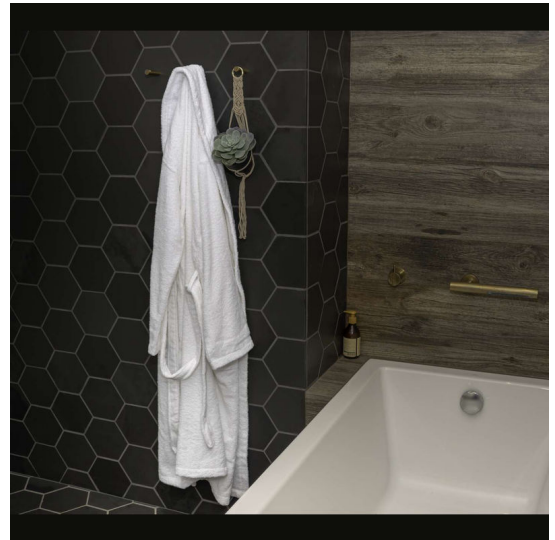

OLIMA TERRY BATHROBE

SKU: TP3OL3300

Category: Home and kitchen

100% ring spun cotton; Shawl collar for extra comfort; Soft and highly absorbant; Waistband with belt loops; Hanging loop at neck; Avoid using fabric softener because it reduces towels' water absorbency; No harmful substances! Certified according to STANDARD 100 by OEKO-TEX®;

General information

Imprint Method	S2,DC,DT,DW, S2,DT
Imprint Size	21 x 29
Brand	Olima
Country Of Origin	TR
Item Weight Net Gr	0.95
Color	Arctic White
_Color_Hex	#ffffff
Gender	Unisex
Size	M/L

Variations