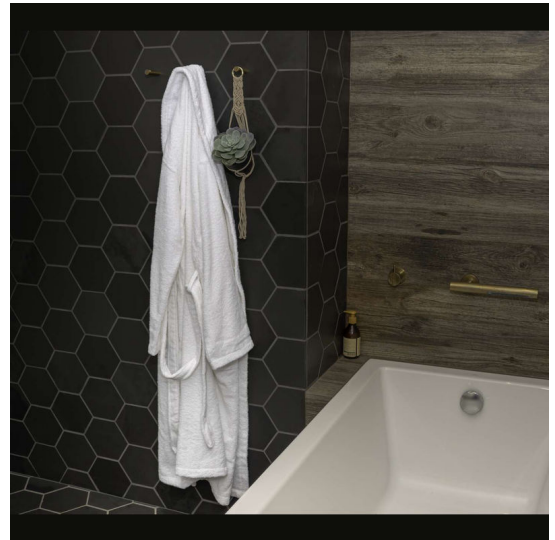

OLIMA TERRY BATHROBE

SKU: TP30L3300

Category: Home and kitchen

100% ring spun cotton; Shawl collar for extra comfort; Soft and highly absorbant; Waistband with belt loops; Hanging loop at neck; Avoid using fabric softener because it reduces towels' water absorbency; No harmful substances! Certified according to STANDARD 100 by OEKO-TEX®;

General information

Imprint Method	S2,DC,DT,DW, S2,DT
Imprint Size	21 x 29
Brand	Olima
Country Of Origin	TR
Item Weight Net Gr	0.95
Color	Arctic White
_Color_Hex	#ffffff
Gender	Unisex
Size	M/L

Variations