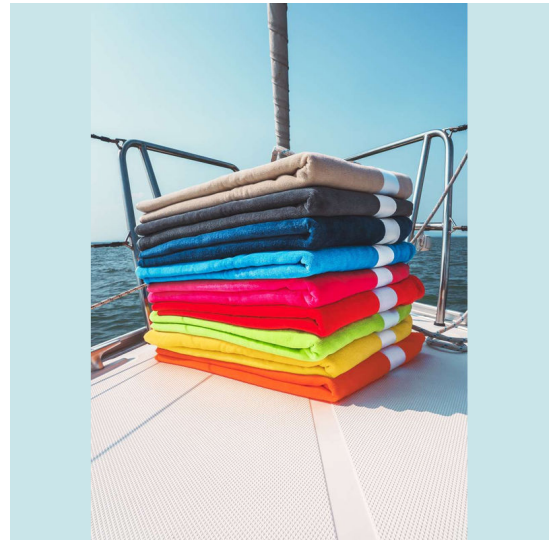

## OLIMA VELOUR BEACH TOWEL

**SKU:** TP3OLV4000

**Categorie:** Home and kitchen

98% ring-spun cotton/2% polyester;100% ring-spun cotton main body. 100% polyester bordure;Beach velour/terry towel with 5.5cm wide white sublimation bordures;Olima woven label and tear away care label;White sublimation bordure only on the velour side. The terry side has DTM cotton bordure;No harmful substances! Certified according to STANDARD 100 by OEKO-TEX®;Avoid using fabric softener because it reduces towels' water absorbency;Supplier stock available within 72h!;

### General information

<b>Imprint Method</b>	S2,DC,DT,DW,SU, S2,DT,SU
<b>Imprint Size</b>	21 × 29
<b>Brand</b>	Olima
<b>Country Of Origin</b>	TR
<b>Item Weight Net Gr</b>	0.72
<b>Color</b>	Charcoal Grey
<b>_Color_Hex</b>	#4e4e50
<b>Gender</b>	Unisex
<b>Size</b>	100X180