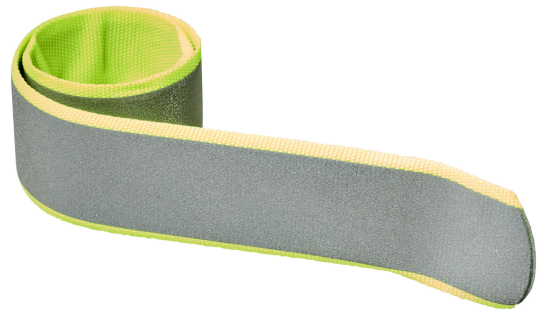

RFX™ Felix reflective slap wrap

SKU: TP2122019

Category: Car tools and accessories

This slap wrap is covered with a textile film making it available in several fresh colours. Slap wraps provide 360 visibility in the dark and are ideal for carrying promotional messages. By using these certified slap wraps you make traffic safety a feature of your brand. A slap wrap is an elongated reflector with a specially developed spring welded inside. With a light slap it easily curls around the arm or ankle. Available in several colours. Materials have been tested in accordance with SVHC (Substances of Very High Concern) REACH candidate list and are free of phthalates. The slap wraps are CE tested and approved in accordance with EN 17353 type B 2. Supplied with an information sheet.

General information	
Imprint Method	Padprint
Imprint Location	front
Imprint Size	70 x 15 mm
Imprint Width	70
Imprint Height	15
Max Print Colors	1
Lead Time	2
Lead Time Max Qty	500
Decoration Mandatory	No
Packaging	280 / Polybag
Packaging Indiv	NO
Brand	RFX™
Country Of Origin	LITHUANIA
PMS main colour	Yellow
Item Length CM	36
Item Width CM	3
Item Dimensions	36 x 3 cm
Item Weight Net Gr	19
Outer Carton Qty	280
Max Print Width Default MM	70
Max Print Height Default MM	15
Max Colors Default	1
Max Print Area Default	front
Print Technique Default	Padprint
Print Position Default	front