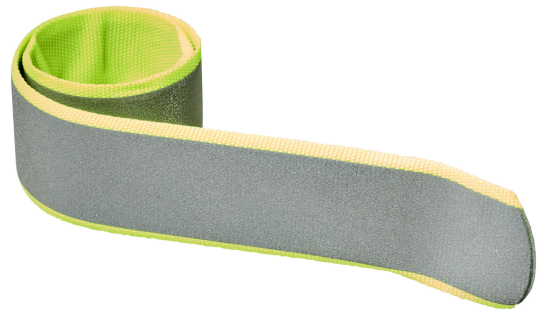

RFX™ Felix reflective slap wrap

SKU: TP2122019

Category: Car tools and accessories

This slap wrap is covered with a textile film making it available in several fresh colours. Slap wraps provide 360 visibility in the dark and are ideal for carrying promotional messages. By using these certified slap wraps you make traffic safety a feature of your brand. A slap wrap is an elongated reflector with a specially developed spring welded inside. With a light slap it easily curls around the arm or ankle. Available in several colours. Materials have been tested in accordance with SVHC (Substances of Very High Concern) REACH candidate list and are free of phthalates. The slap wraps are CE tested and approved in accordance with EN 17353 type B 2. Supplied with an information sheet.

General information	
Imprint Method	Padprint
Imprint Location	front
Imprint Size	70 x 15 mm
Imprint Width	70
Imprint Height	15
Max Print Colors	1
Lead Time	2
Lead Time Max Qty	500
Decoration Mandatory	No
Packaging	280 / Polybag
Packaging Indiv	NO
Brand	RFX™
Country Of Origin	LITHUANIA
PMS main colour	Yellow
Item Length CM	36
Item Width CM	3
Item Dimensions	36 x 3 cm
Item Weight Net Gr	19
Outer Carton Qty	280
Max Print Width Default MM	70
Max Print Height Default MM	15
Max Colors Default	1
Max Print Area Default	front
Print Technique Default	Padprint
Print Position Default	front

Variations		
Attribute	SKU	Stock
#ccff00 	TP212201900	15640