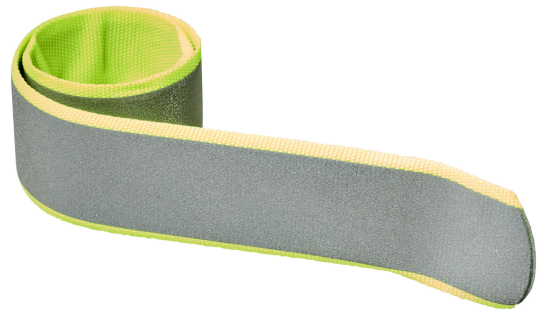

## RFX™ Felix reflective slap wrap

**SKU:** TP2122019

**Category:** Car tools and accessories

This slap wrap is covered with a textile film making it available in several fresh colours. Slap wraps provide 360 visibility in the dark and are ideal for carrying promotional messages. By using these certified slap wraps you make traffic safety a feature of your brand. A slap wrap is an elongated reflector with a specially developed spring welded inside. With a light slap it easily curls around the arm or ankle. Available in several colours. Materials have been tested in accordance with SVHC (Substances of Very High Concern) REACH candidate list and are free of phthalates. The slap wraps are CE tested and approved in accordance with EN 17353 type B 2. Supplied with an information sheet.

General information	
Imprint Method	Padprint
Imprint Location	front
Imprint Size	70 x 15 mm
Imprint Width	70
Imprint Height	15
Max Print Colors	1
Lead Time	2
Lead Time Max Qty	500
Decoration Mandatory	No
Packaging	280 / Polybag
Packaging Indiv	NO
Brand	RFX™
Country Of Origin	LITHUANIA
PMS main colour	Yellow
Item Length CM	36
Item Width CM	3
Item Dimensions	36 x 3 cm
Item Weight Net Gr	19
Outer Carton Qty	280
Max Print Width Default MM	70
Max Print Height Default MM	15
Max Colors Default	1
Max Print Area Default	front
Print Technique Default	Padprint
Print Position Default	front