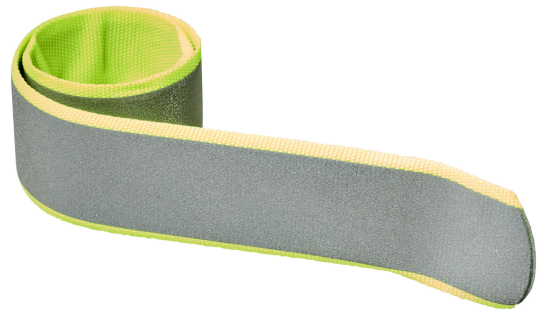

RFX™ Felix reflective slap wrap

SKU: TP212201900

Category: Car tools and accessories

This slap wrap is covered with a textile film making it available in several fresh colours. Slap wraps provide 360 visibility in the dark and are ideal for carrying promotional messages. By using these certified slap wraps you make traffic safety a feature of your brand. A slap wrap is an elongated reflector with a specially developed spring welded inside. With a light slap it easily curls around the arm or ankle. Available in several colours. Materials have been tested in accordance with SVHC (Substances of Very High Concern) REACH candidate list and are free of phthalates. The slap wraps are CE tested and approved in accordance with EN 17353 type B 2. Supplied with an information sheet.

General information	
Imprint Method	Padprint
Imprint Location	front
Imprint Size	70 x 15 mm
Imprint Width	70
Imprint Height	15
Max Print Colors	1
Lead Time	2
Lead Time Max Qty	500
Decoration Mandatory	No
Packaging	280 / Polybag
Packaging Indiv	NO
Brand	RFX™
Country Of Origin	LITHUANIA
PMS main colour	Yellow
Item Length CM	36
Item Width CM	3
Item Dimensions	36 x 3 cm
Item Weight Net Gr	19
Outer Carton Qty	280
Max Print Width Default MM	70
Max Print Height Default MM	15
Max Colors Default	1
Max Print Area Default	front
Print Technique Default	Padprint
Print Position Default	front

Variations		
Attribute	SKU	Stock
#ccff00 	TP212201900	15640