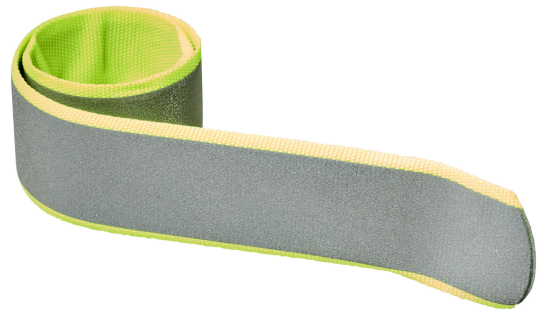

RFX™ Felix reflective slap wrap

SKU: TP212201900

Category: Car tools and accessories

This slap wrap is covered with a textile film making it available in several fresh colours. Slap wraps provide 360 visibility in the dark and are ideal for carrying promotional messages. By using these certified slap wraps you make traffic safety a feature of your brand. A slap wrap is an elongated reflector with a specially developed spring welded inside. With a light slap it easily curls around the arm or ankle. Available in several colours. Materials have been tested in accordance with SVHC (Substances of Very High Concern) REACH candidate list and are free of phthalates. The slap wraps are CE tested and approved in accordance with EN 17353 type B 2. Supplied with an information sheet.

General information	
Imprint Method	Padprint
Imprint Location	front
Imprint Size	70 x 15 mm
Imprint Width	70
Imprint Height	15
Max Print Colors	1
Lead Time	2
Lead Time Max Qty	500
Decoration Mandatory	No
Packaging	280 / Polybag
Packaging Indiv	NO
Brand	RFX™
Country Of Origin	LITHUANIA
PMS main colour	Yellow
Item Length CM	36
Item Width CM	3
Item Dimensions	36 x 3 cm
Item Weight Net Gr	19
Outer Carton Qty	280
Max Print Width Default MM	70
Max Print Height Default MM	15
Max Colors Default	1
Max Print Area Default	front
Print Technique Default	Padprint
Print Position Default	front

Variations		
Attribute	SKU	Stock
#ccff00 	TP212201900	12052