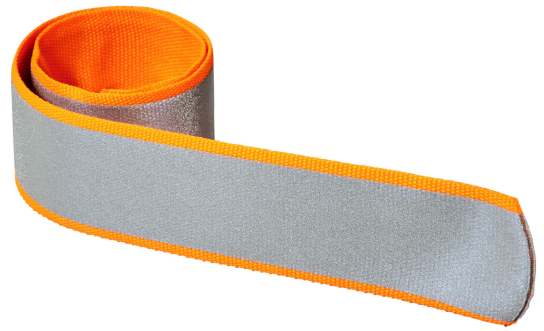

RFX™ Felix reflective slap wrap

SKU: TP212201901

Category: Car tools and accessories

This slap wrap is covered with a textile film making it available in several fresh colours. Slap wraps provide 360 visibility in the dark and are ideal for carrying promotional messages. By using these certified slap wraps you make traffic safety a feature of your brand. A slap wrap is an elongated reflector with a specially developed spring welded inside. With a light slap it easily curls around the arm or ankle. Available in several colours. Materials have been tested in accordance with SVHC (Substances of Very High Concern) REACH candidate list and are free of phthalates. The slap wraps are CE tested and approved in accordance with EN 17353 type B 2. Supplied with an information sheet.

General information	
Imprint Method	Padprint
Imprint Location	front
Imprint Size	70 x 15 mm
Imprint Width	70
Imprint Height	15
Max Print Colors	1
Lead Time	2
Lead Time Max Qty	500
Decoration Mandatory	No
Packaging	280 / Polybag
Packaging Indiv	NO
Brand	RFX™
Country Of Origin	LITHUANIA
PMS main colour	Yellow
Item Length CM	36
Item Width CM	3
Item Dimensions	36 x 3 cm
Item Weight Net Gr	19
Outer Carton Qty	280
Max Print Width Default MM	70
Max Print Height Default MM	15
Max Colors Default	1
Max Print Area Default	front
Print Technique Default	Padprint
Print Position Default	front