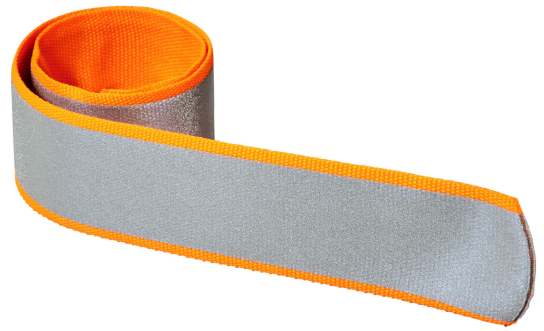

RFX™ Felix reflective slap wrap

SKU: TP212201901

Category: Car tools and accessories

This slap wrap is covered with a textile film making it available in several fresh colours. Slap wraps provide 360 visibility in the dark and are ideal for carrying promotional messages. By using these certified slap wraps you make traffic safety a feature of your brand. A slap wrap is an elongated reflector with a specially developed spring welded inside. With a light slap it easily curls around the arm or ankle. Available in several colours. Materials have been tested in accordance with SVHC (Substances of Very High Concern) REACH candidate list and are free of phthalates. The slap wraps are CE tested and approved in accordance with EN 17353 type B 2. Supplied with an information sheet.

General information	
Imprint Method	Padprint
Imprint Location	front
Imprint Size	70 x 15 mm
Imprint Width	70
Imprint Height	15
Max Print Colors	1
Lead Time	2
Lead Time Max Qty	500
Decoration Mandatory	No
Packaging	280 / Polybag
Packaging Indiv	NO
Brand	RFX™
Country Of Origin	LITHUANIA
PMS main colour	Yellow
Item Length CM	36
Item Width CM	3
Item Dimensions	36 x 3 cm
Item Weight Net Gr	19
Outer Carton Qty	280
Max Print Width Default MM	70
Max Print Height Default MM	15
Max Colors Default	1
Max Print Area Default	front
Print Technique Default	Padprint
Print Position Default	front

Variations		
Attribute	SKU	Stock
#ccff00 	TP212201900	15640