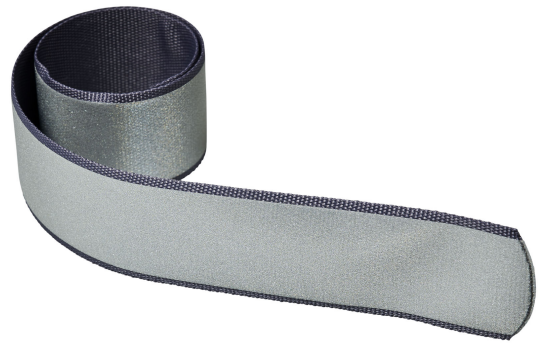

RFX™ Felix reflective slap wrap

SKU: TP212201929

Categorie: Car tools and accessories

This slap wrap is covered with a textile film making it available in several fresh colours. Slap wraps provide 360 visibility in the dark and are ideal for carrying promotional messages. By using these certified slap wraps you make traffic safety a feature of your brand. A slap wrap is an elongated reflector with a specially developed spring welded inside. With a light slap it easily curls around the arm or ankle. Available in several colours. Materials have been tested in accordance with SVHC (Substances of Very High Concern) REACH candidate list and are free of phthalates. The slap wraps are CE tested and approved in accordance with EN 17353 type B 2. Supplied with an information sheet.

General information	
Imprint Method	Padprint
Imprint Location	front
Imprint Size	70 x 15 mm
Imprint Width	70
Imprint Height	15
Max Print Colors	1
Lead Time	2
Lead Time Max Qty	500
Decoration Mandatory	No
Packaging	280 / Polybag
Packaging Indiv	NO
Brand	RFX™
Country Of Origin	LITHUANIA
PMS main colour	Yellow
Item Length CM	36
Item Width CM	3
Item Dimensions	36 x 3 cm
Item Weight Net Gr	19
Outer Carton Qty	280
Max Print Width Default MM	70
Max Print Height Default MM	15
Max Colors Default	1
Max Print Area Default	front
Print Technique Default	Padprint
Print Position Default	front