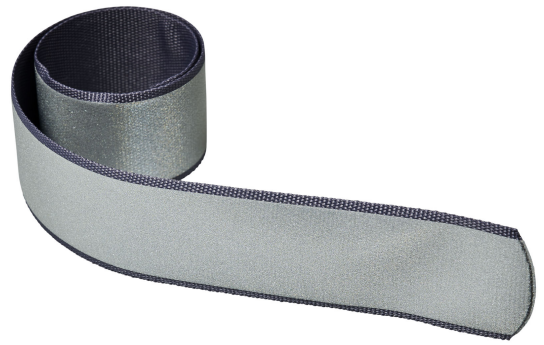

RFX™ Felix reflective slap wrap

SKU: TP212201929

Category: Car tools and accessories

This slap wrap is covered with a textile film making it available in several fresh colours. Slap wraps provide 360 visibility in the dark and are ideal for carrying promotional messages. By using these certified slap wraps you make traffic safety a feature of your brand. A slap wrap is an elongated reflector with a specially developed spring welded inside. With a light slap it easily curls around the arm or ankle. Available in several colours. Materials have been tested in accordance with SVHC (Substances of Very High Concern) REACH candidate list and are free of phthalates. The slap wraps are CE tested and approved in accordance with EN 17353 type B 2. Supplied with an information sheet.

General information	
Imprint Method	Padprint
Imprint Location	front
Imprint Size	70 x 15 mm
Imprint Width	70
Imprint Height	15
Max Print Colors	1
Lead Time	2
Lead Time Max Qty	500
Decoration Mandatory	No
Packaging	280 / Polybag
Packaging Indiv	NO
Brand	RFX™
Country Of Origin	LITHUANIA
PMS main colour	Yellow
Item Length CM	36
Item Width CM	3
Item Dimensions	36 x 3 cm
Item Weight Net Gr	19
Outer Carton Qty	280
Max Print Width Default MM	70
Max Print Height Default MM	15
Max Colors Default	1
Max Print Area Default	front
Print Technique Default	Padprint
Print Position Default	front