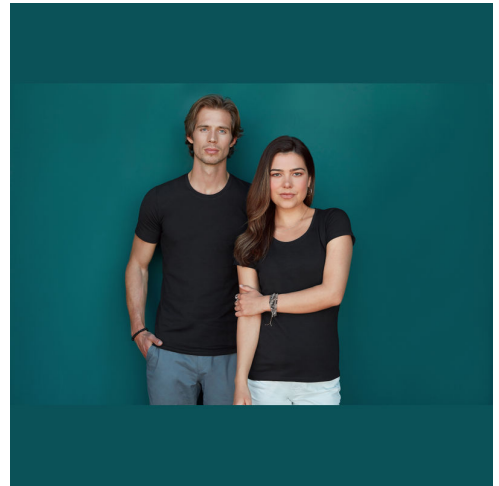

Stretch-T Unisex T-shirt

SKU: TP3ST9600

Category: Clothing

Fitted T-shirt for men, made of a soft and sleek cotton-elastane-blend with contrast neck tape.

General information	
Imprint Method	S1,DC,DT,DW,S2
Imprint Size	21 × 29
Brand	Stedman
Country Of Origin	BD
Item Weight Net Gr	0.205
Color	Bottle Green
_Color_Hex	#004237
Gender	Unisex
Size	3XL
Material	COTTON
New item	1