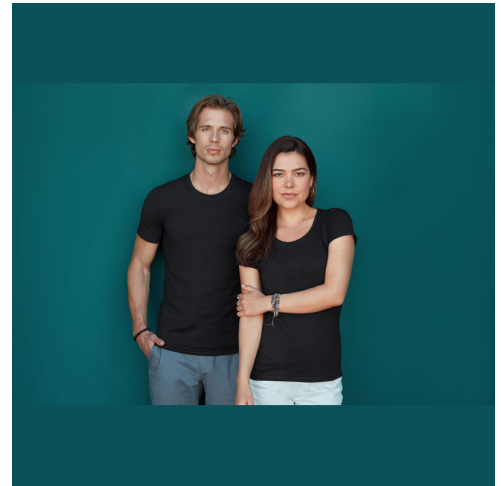

Stretch-T Unisex T-shirt

SKU: TP3ST9600

Category: Clothing

Fitted T-shirt for men, made of a soft and sleek cotton-elastane-blend with contrast neck tape.

General information	
Imprint Method	S1,DC,DT,DW,S2
Imprint Size	21 × 29
Brand	Stedman
Country Of Origin	BD
Item Weight Net Gr	0.205
Color	Bottle Green
_Color_Hex	#004237
Gender	Unisex
Size	3XL
Material	COTTON
New item	1