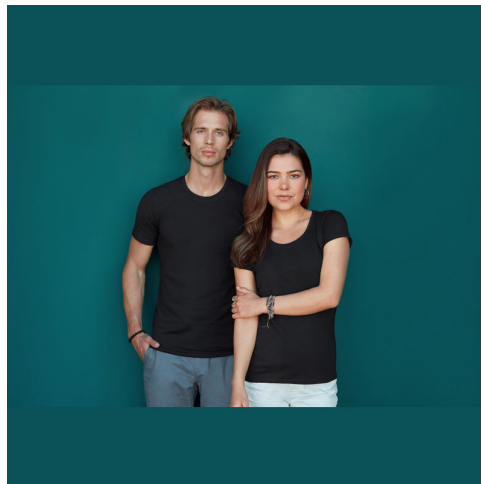

## Stretch-T Unisex T-shirt

**SKU:** TP3ST9600

**Category:** Clothing

Fitted T-shirt for men, made of a soft and sleek cotton-elastane-blend with contrast neck tape.

General information	
<b>Imprint Method</b>	S1,DC,DT,DW,S2
<b>Imprint Size</b>	21 × 29
<b>Brand</b>	Stedman
<b>Country Of Origin</b>	BD
<b>Item Weight Net Gr</b>	0.205
<b>Color</b>	Bottle Green
<b>_Color_Hex</b>	#004237
<b>Gender</b>	Unisex
<b>Size</b>	3XL
<b>Material</b>	COTTON
<b>New item</b>	1