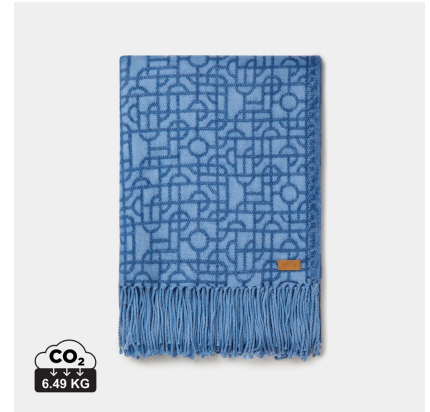

## VINGA Verso blanket

**SKU:** TP1102019

**Categorie:** Home and kitchen

Beautiful blanket with a subtle geometric pattern that will look lovely in your home and blend seamlessly with any decor. Made of a synthetic material that is easy to keep clean without compromising on quality feel - the fabric is designed to mimic wool fibre for added comfort.

General information	
<b>Brand</b>	Vinga
<b>PMS main colour</b>	16-1315 TPG
<b>Item Length CM</b>	170
<b>Item Width CM</b>	130
<b>Item Dimensions</b>	170 x 130 x 0,5 cm
<b>Item Weight Net Gr</b>	490
<b>Outer Carton Qty</b>	10
<b>Max Print Width Default MM</b>	200
<b>Max Print Height Default MM</b>	120
<b>Max Colors Default</b>	12
<b>Max Print Area Default</b>	200 x 120 mm
<b>Print Technique Default</b>	Embroidery
<b>Print Position Default</b>	item
<b>Color</b>	brown
<b>_Color_Hex</b>	#A89173
<b>Item Height CM</b>	0,5
<b>Item Box Length CM</b>	36
<b>Item Box Width CM</b>	31
<b>Item Box Height CM</b>	6
<b>Item Box Dimensions</b>	36 x 31 x 6 cm
<b>Product Life Cycle</b>	Current
<b>Material</b>	Acrylic
<b>Countries of Origin</b>	CHN
<b>Item Weight Gross Gr</b>	708
<b>Outer Carton Length CM</b>	55
<b>Outer Carton Width CM</b>	38
<b>Outer Carton Height CM</b>	34
<b>Outer Carton Dimensions</b>	55 x 38 x 34 cm
<b>Outer Carton Weight Net KG</b>	7,1
<b>Outer Carton Weight Gross KG</b>	8,1
<b>All Print Codes</b>	Embroidery, Leather badge
<b>Print Code Default</b>	Embroidery
<b>Variable Data Printing</b>	true

Variations		
Attribute	SKU	Stock
#A89173 	TP1102015	3824
#625B5C 	TP1102016	3245
#F1E8DF 	TP1102017	1808
#6E6F60 	TP1102018	2704
#253668 	TP1102019	52